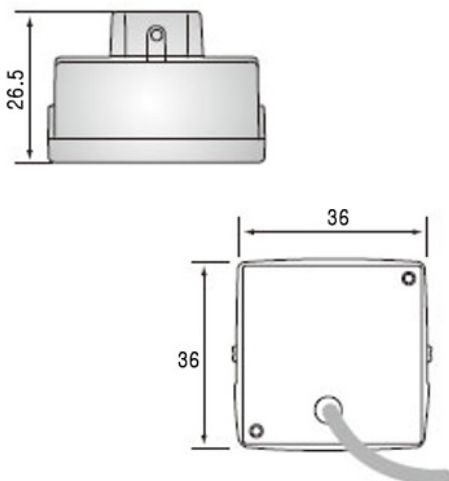

DV-IHM(F36)

5.0 메가픽셀 Full-HD 네트워크 미니어처 카메라

A. 제품특성

- Sony STARVIS 5MP Image Sensor
- Triple Codec (H.265/H.264/MJPEG)
- Triple Stream
- Support Onvif
- Support Cable POE(Option)

B. 외관도

C. 제품 사양

Image	
Image Sensor	Sony Starvis 5MP(1/2.8) Image Sensor
Scan System	Progressive Scan
Total Pixels	2704(H) x 2104(V), 5.69 Mega Pixels
Effective Pixels	2616(H) x 1964(V), 5.14 Mega Pixels

Function	
Day & Night	Day(Color) / Night(BW) / Auto
Privacy	Area On/O (6 Programmable Zone)
WDR	Real WDR On / Off (Adjust)
3D WDR	On/Off
Motion Detector	432 Zone (On/Off, 1~100Step)
Elec. shutter	Auto(1/30~1/30000), Suppress Rolling, Manual
Whith Balance	Auto / User

Lens	
Focal Length	3.6 mm, Fixed

System & Network	
OS	Embedded Linux
Interface	RJ45 10/100 Base-T PoE
Protocol	TCP/IP,UDP/IP,RTP,RTSP,RTCP,NTP, HTTP,DHCP,FTP,SMTP,DNS,DDNS
Onvif	19.12
Simultaneous Access	Max. 10 user

Web Browser	
Manager	IE11이상, Edge, Chrome, Firefox, Safari, Opera
Viewer	IE11, Edge, Chrome, Firefox

General	
Power Supply	DC12[V] ±10% / POE(option)
Operating Temp	-0°C ~ +50°C
Preservation Temp	-10°C ~ +60°C
Humidity	0% ~ 90%
Dimension	36(H)x36(W)x26.5(D)mm
Weight	Approx. 200 g