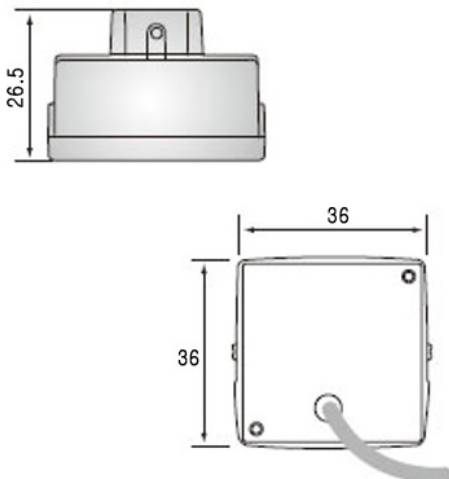

# DV-IHM(P37)

5.0 메가픽셀 Full-HD 네트워크 미니어처 핀홀 카메라

## A. 제품특성

- Sony STARVIS 5MP Image Sensor
- Triple Codec (H.265/H.264/MJPEG)
- Triple Stream
- Support Onvif
- Support Cable POE(Optional)

## B. 외관도

## C. 제품 사양

Image	
Image Sensor	Sony Starvis 5MP(1/2.8) Image Sensor
Scan System	Progressive Scan
Total Pixels	2704(H) x 2104(V), 5.69 Mega Pixels
Effective Pixels	2616(H) x 1964(V), 5.14 Mega Pixels
Function	
Day & Night	Day(Color) / Night(BW) / Auto
Privacy	Area On/O (6 Programmable Zone)
WDR	Real WDR On / Off ( Adjust )
3D WDR	On/Off
Motion Detector	432 Zone (On/Off, 1~100Step)
Elec. shutter	Auto(1/30~1/30000), Suppress Rolling, Manual
Whith Balance	Auto / User
Lens	
Focal Length	3.7 mm, Fixed
System & Network	
OS	Embedded Linux
Interface	RJ45 10/100 Base-T PoE
Protocol	TCP/IP,UDP/IP,RTP,RTSP,RTCP,NTP, HTTP,DHCP,FTP,SMTP,DNS,DDNS
Onvif	19.12
Simultaneous Access	Max. 10 user
Video	
Compress Format	H.265/H.264/MJPEG
Resolution	2560x1920/2560x1440/ 1280x720/640x480/640x360
Frame rate	30fps @ all resolution
Video Quality	H.265,H.264 : Bit rate Control MJPEG : Quality Level Control
Streaming	Triple Stream (Stream1,2,3) RTP/RTSP, UnicastRTP, Multicast RTP
Web Browser	
Manager	IE11이상, Edge, Chrome, Firefox, Safari, Opera
Viewer	IE11, Edge, Chrome, Firefox
General	
Power Supply	DC12[V] ±10% / POE(option)
Operating Temp	-0°C ~ +50°C
Preservation Temp	-10°C ~ +60°C
Humidity	0% ~ 90%
Dimension	36(H)x36(W)x26.5(D)mm
Weight	Approx. 200 g