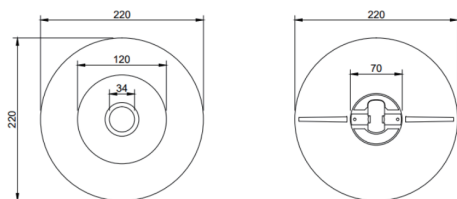

B. 외관도

FRONT VIEW

REAR VIEW

SIDE VIEW

C. 제품 사양

Camera

Sensor	1/1.7" Sony Starvis 12.76Mega Pixels Image Sensor
Lens(Focal Length)	1.85mm 12M fish eye Lens
Scan System	Progressive Scan
Day & Night	Auto / Day(Color) / Night(BW)
Total Pixels	3864(H) x 2218(V), 8.57 Mega Pixels
Effective Pixels	4072(H) x 3046(V), 12.40 Mega Pixels
Minimum Illumination	0.08 lux(Color)
Privacy Area	8 Programmable Zones, On / Off
Motion Detection	432 Zone (On/Off, 1~5Step)
WDR	Real WDR On(Adjust) / Off
DNR	2DNR, 3DNR, On(Adjust) / Off
Defog	Detects Foggy, On(Adjust) / Off
White Balance	Auto / Push / User
Elec. Shutter	Auto(1/30~1/30000), Suppress Rolling, Manual
Ext. Video	CVBS 1.0Vp-p 75Ω

Video

Compress Format	H.264, H265, MJPEG
Max. Frame Rate	4000x3000/3000x3000/3840x2160/2560x1920/2048x1536/1600x1200/1920x1080/1280x1024/1280x960/640x480/640x360/320x240/320x180
Frame Rate	20fps @ all resolution
Video Quality	H.265/H.264 : Bit rate Control MJPEG : Quality Level Control
Streaming	On, Off

Web Browser

Manager	IE 11이상, Firefox, Safari, Opera
Viewer	IE over 10ver (Active-X)

General

Power Supply	DC12[V] ±10% / POE, Current Max 750mA
Operating Temp	0°C ~ +50°C
Preservation Temp	-10°C ~ +60°C
Humidity	0% ~ 90%
Dimension	220mm(W) X 75mm(H), without holder
Weight	Approx. 800 g