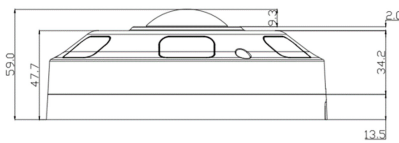

B. 외관도

C. 제품 사양

Camera

Sensor	Sony 1/1.7" 12Megapixel Image Sensor
Lens(Focal Length)	1.2mm Fixed Fisheye lens / 185° x 360°
Scan System	Progressive Scan
Day & Night	Auto / Day(Color) / Night(BW)
Total Pixels	3864(H) x 2218(V), 8.57 Mega Pixels
Effective Pixels	4072(H) x 3046(V) 12.28Megapixel
Minimum Illumination	0.005Lux / 0Lux (IR On)
Privacy Area	구역 On/Off, 최대 4 개존 설정가능
Motion Detection	4 Zone (On/Off, 30 Step Sensitivity)
WDR	TWDR (On / Off)
DNR	자동 (1~3Step) / 수동 (1~3Step)
Defog	Detects Foggy, On(Adjust) / Off
White Balance	Auto / Indoor / Outdoor / Fluorescent
Elec. Shutter	Automatic : Min. 1/5,000 sec ~ Max. 1/30 sec Suppress Rolling, 저속셔터 지원

Video

Compress Format	H.265, H.264, MJPEG
Resolution	4000x3000, 3000x3000, 2048x2048, 1280x1280, 640x640, 320x320
Max. Frame Rate	20fps @ all resolution
Video Quality	H.265/H.264 : Bit rate Control MJPEG : Quality Level Control
Streaming	Tripl Stream (Stream1,2,3) RTP/RTSP, UnicastRTP, Multicast RTP

Audio/Sensor

Compress Format	G.711 u-law
Streaming	Two-way
Alarm Out	입력 1개 / 출력 1개(릴레이)

Network

Interface	RJ-45, CVBS 1Vp-p (NTSC or PAL)
Protocol	TCP/IP,UDP/IP,RTP,RTSP,RTCP,NTP, HTTP,DHCP,FTP,SMTP,DNS,DDNS
Onvif	Support
Simultaneous Access	Max. 10 user

Web Browser

Manager	Manager (IE, Firefox, Safari, Opera)
Viewer	IE over 10ver (Active-X)

General

Power Supply	DC 12V, PoE / DC12V Current Max 1000mA
Operating Temp	-10°C ~ 50°C
Preservation Temp	-10°C ~ 50°C
Humidity	0% ~ 80%
Dimension	151.4mm(Ø) x 59mm(H)
Weight	Approx. 700 g