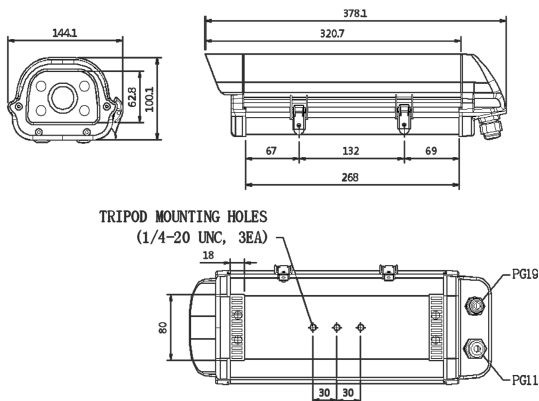

# DV-SIHE(LIR3611Z)

12M SHD 네트워크 IR 하우징 카메라

## A. 제품특성

- 1/1.7" Sony Starvis 12.76Mega Pixels Image Sensor
- 고해상도 4000X3000p 30fps 지원
- 3.6~11mm, 가변초점렌즈
- D-WDR, AGC, 3DNR, BLC
- IP66 방진방수 등급
- PoE(Power Over Ethernet) 지원
- 양방향 오디오 지원
- 팬/히터 내장(옵션)

## C. 제품 사양

Camera	
Sensor	1/1.7" Sony Starvis 12.76Mega Pixels Image Sensor
Total Pixels	4168(H)x3062(V), 12.76 Mega Pixels
Effective Pixels	4072(H)x3046(V), 12.40 Mega Pixels
Lens(Focal Length)	3.6 ~ 11 mm (3x optical zoom)
FOV	H : 86°(wide)~31.°(tele) V : 64°(wide)~23.°(tele)
Iris	Auto, F1.2 ~ F2.1
Minimum Illumination	Color : 0.001 lux(Color), B/W : 0 lux (IR LED on)
Shutter	1/30 ~ 1/30000 sec.
S/N	>50dB
Day / Night	Auto(ICR), Day, Night, Manual

General	
Power Supply	DC 12V / PoE Power consumption: 750mA
Dimensions (W x H x D)	144 x 100 x 378 mm
Weight	Approx.1100g
Working Environment	-10°C ~ +50°C (14°F ~ 122°F), Humidity ≤ 90% RH(non-condensing)